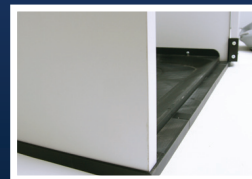

##### Light Weight Design

- Lighter weight and improved strength
- Easy delivery and on-site set-up for deployment and re-deployment

190° nylon hinge for unobstructed collection

Nylon bag hooks make bag fit tight